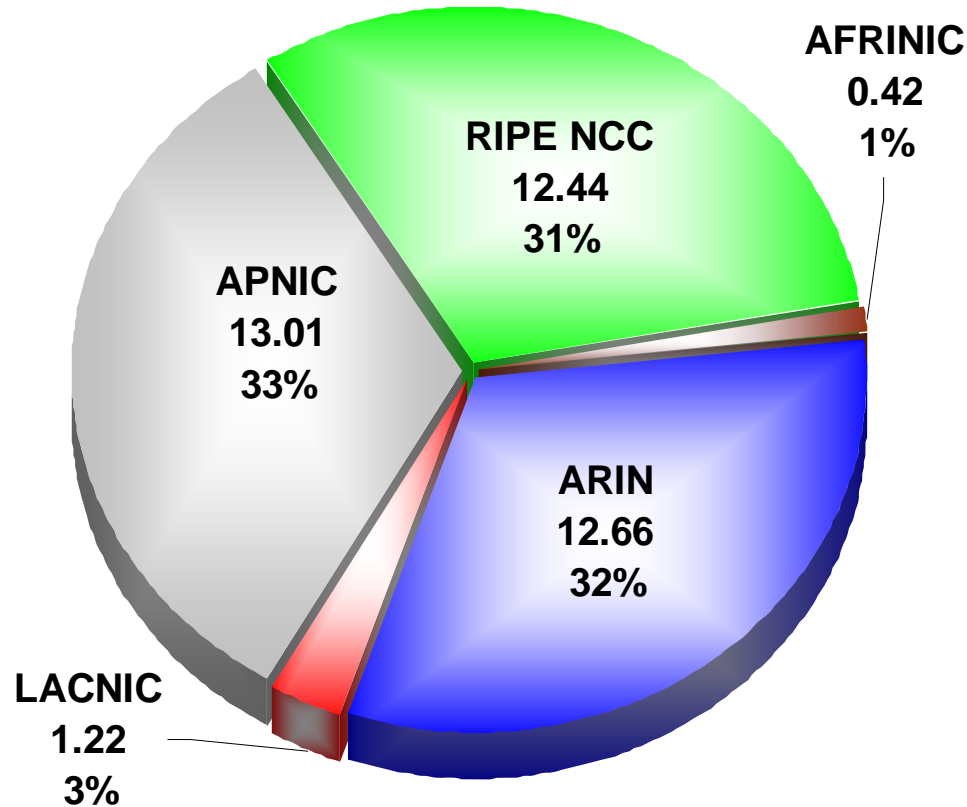

IPv4 Allocations RIRs to LIRs/ISPs

Cumulative Total (Jan 1999 – Dec 2005)