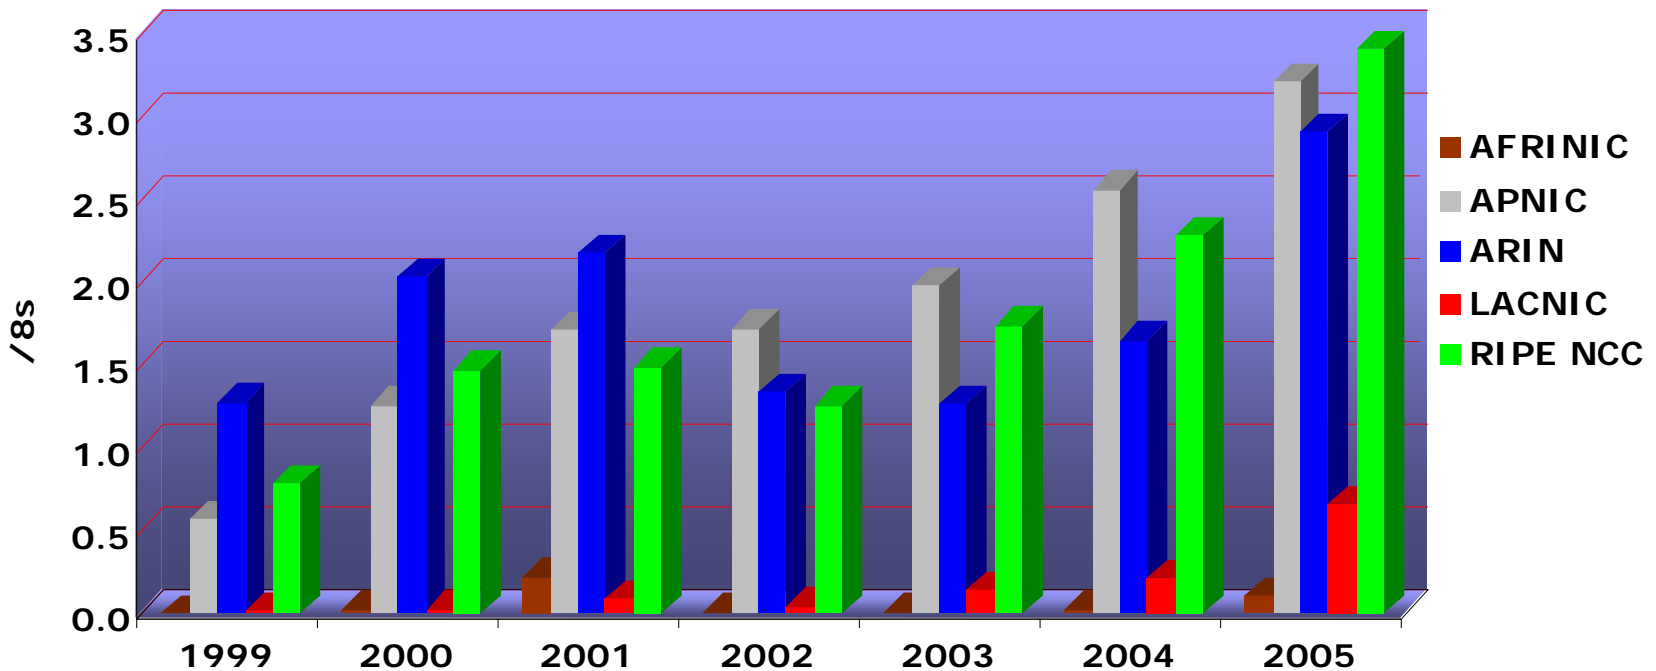

Number Resource Organization